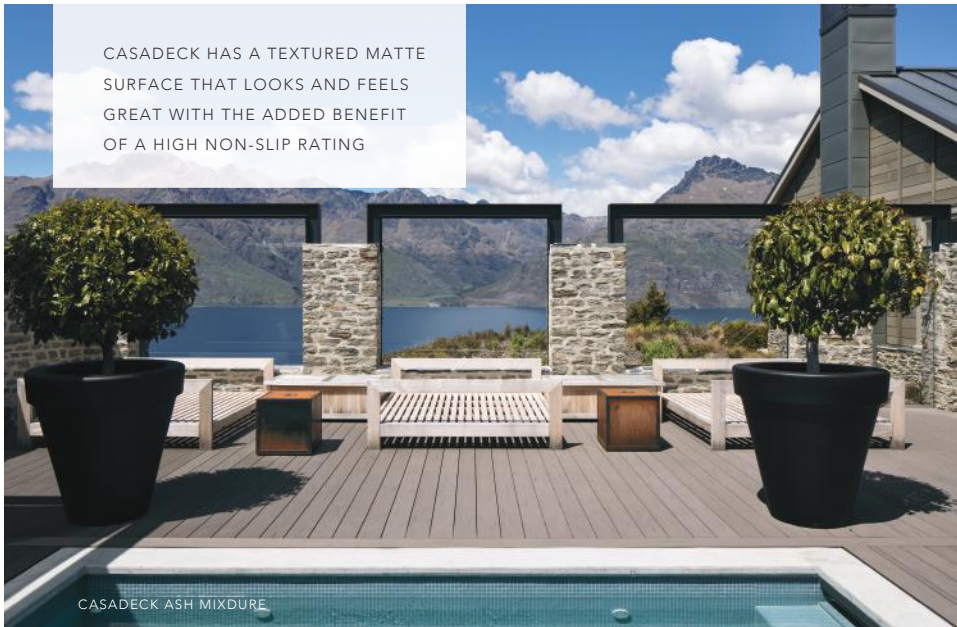

CasaDeck

This refined range is a safe, sustainable choice for your family and the environment. Made from a trusted blend of recycled wood fibers and high-quality recycled PVC. CasaDeck has excellent non-slip properties and a textured brushed finish with a sealed underside surface for extra moisture resistance. MixDure colour technology gives a soft tonal variation throughout the boards to disguise daily wear and tear. Light marks can be evened out with the use of a soft brush.

ASH MIXDURE

ALMOND MIXDURE

WALNUT MIXDURE

ASH PURE

*CasaDeck is perfect for relaxed outdoor living
A popular choice for both family homes and commercial projects such as childcare centres*

CALL NZ: 0800 77 88 77
AUSTRALIA: 1800 722 465
WWW.OUTDURE.COM

CasaDeck

ATTRIBUTES

- UV RESISTANT
- HIGH NON-SLIP RATING P5
- RECYCLED COMPOSITION
- MOISTURE RESISTANT
- SPLINTER-FREE, NAIL-FREE
- NO STAINING, OILING, PAINTING
- FAST DIY FRIENDLY INSTALL
- LOW MAINTENANCE
- TERMITE AND PEST PROOF
- EASILY ACHIEVE A LEVEL FLUSH-FINISH BETWEEN INTERIOR FLOOR AND DECK
- COMPREHENSIVE WARRANTY