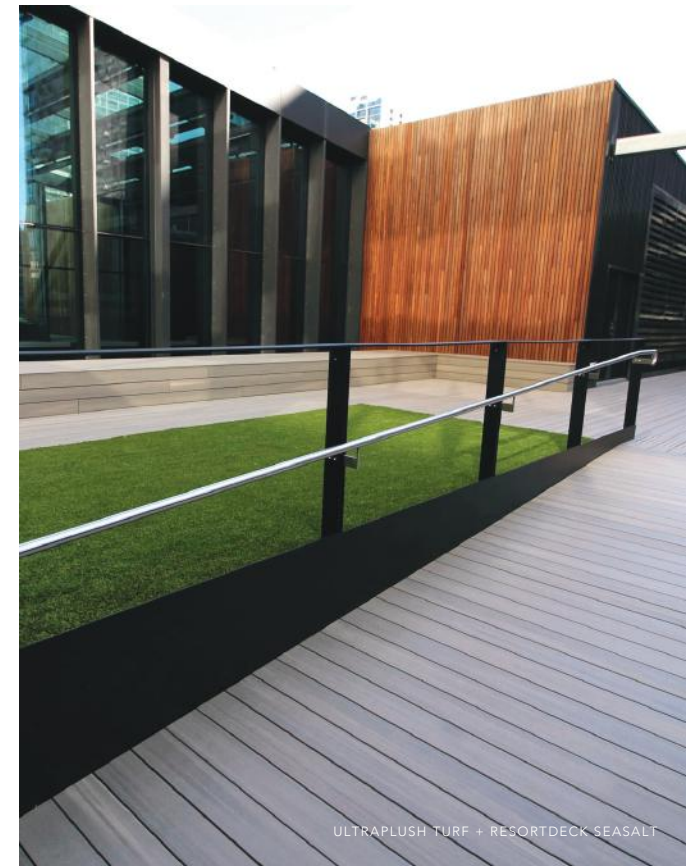

“The ability to create the indoor level with the outdoor using turf brought everything together for us”

ANDY & DEB – THE BLOCK

FOR A MULTI-FUNCTIONAL, DURABLE SOLUTION, INSTALL SYNTHETIC TURF ON OUTDURE'S QWICKBUILD SYSTEM